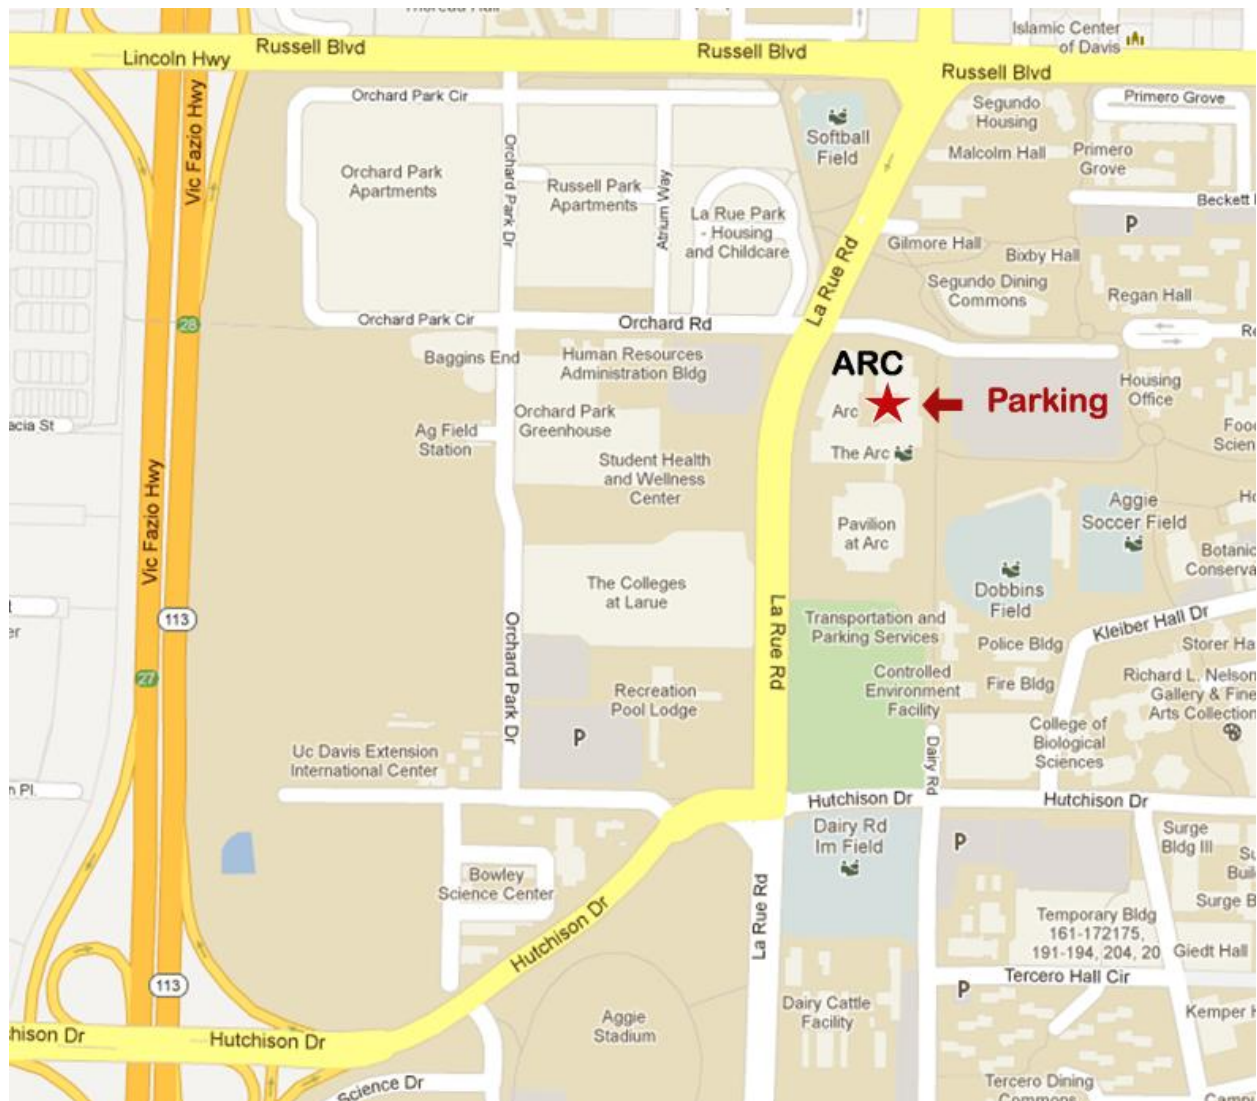

**Seed Central / Food Central FORUM – Networking event**

**UC Davis - Activities & Recreation Center (ARC)**

Please check location at  
<http://www.seedcentral.org/calendarofevents.htm>

## UC Davis Conference Center *and* Buehler Alumni and Visitors Center

### DIRECTIONS

Exit Highway 80 at Old Davis Rd.  
Take Old Davis Rd. north  
Right on Hilgard Lane  
Left into the parking garage

Please check location at  
<http://www.seedcentral.org/calendarofevents.htm>

**Seed Central SCIENCE**  
and  
**Seed Central BRAINSTORMING**

**UC Davis, Plant & Environmental Sciences Building**  
Room 3001

**DIRECTIONS**

On Highway 113  
Exit at Russell Blvd.  
Take Russel Blvd. east  
Right on California Ave  
Left on the parking lot